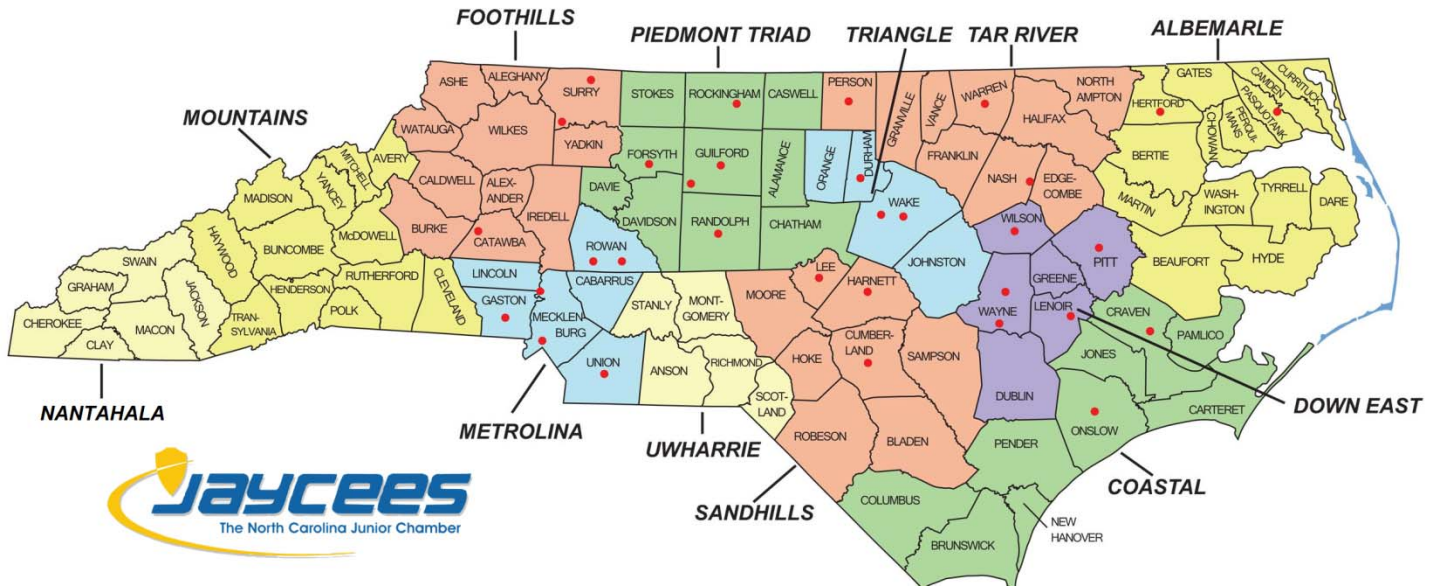

NORTH CAROLINA JUNIOR CHAMBER AREAS AND REGIONS

WEST AREA

FOOTHILLS

- Elkin Jaycees
- Hickory Jaycees
- Mount Airy Jaycees

MOUNTAINS & NANTAHALA

No Local Chapters Established

METROLINA

- Charlotte Jaycees
- Faith Jaycees
- Gastonia Jaycees
- Monroe Jaycees
- Lake Norman Jaycees
- Spencer Jaycees

CENTRAL WEST AREA

PIEDMONT TRIAD

- Asheboro Jaycees
- Greensboro Jaycees
- High Point Jaycees
- Lexington Jaycees
- Madison-Mayodan Jaycees
- Winston Salem Jaycees

UWHARRIE

No Local Chapters Established

CENTRAL EAST AREA

SANDHILLS

- Central Carolina Jaycees
- Crede et Vincent Jaycees
- Fayetteville Jaycees

TAR RIVER

- Roxboro Jaycees
- New Chance Jaycees
- Warren County Jaycees

TRIANGLE

- Cary Jaycees
- Durham Jaycees
- Raleigh Jaycees

EAST AREA

ALBEMARLE

- Ahoskie Jaycees
- Elizabeth City Jaycees

DOWN EAST

- Goldsboro Jaycees
- Greenville Jaycees
- Kinston Jaycees
- Mt Olive Jaycees
- Wilson Jaycees

COASTAL

- Craven County Jaycees
- Jacksonville Jaycees